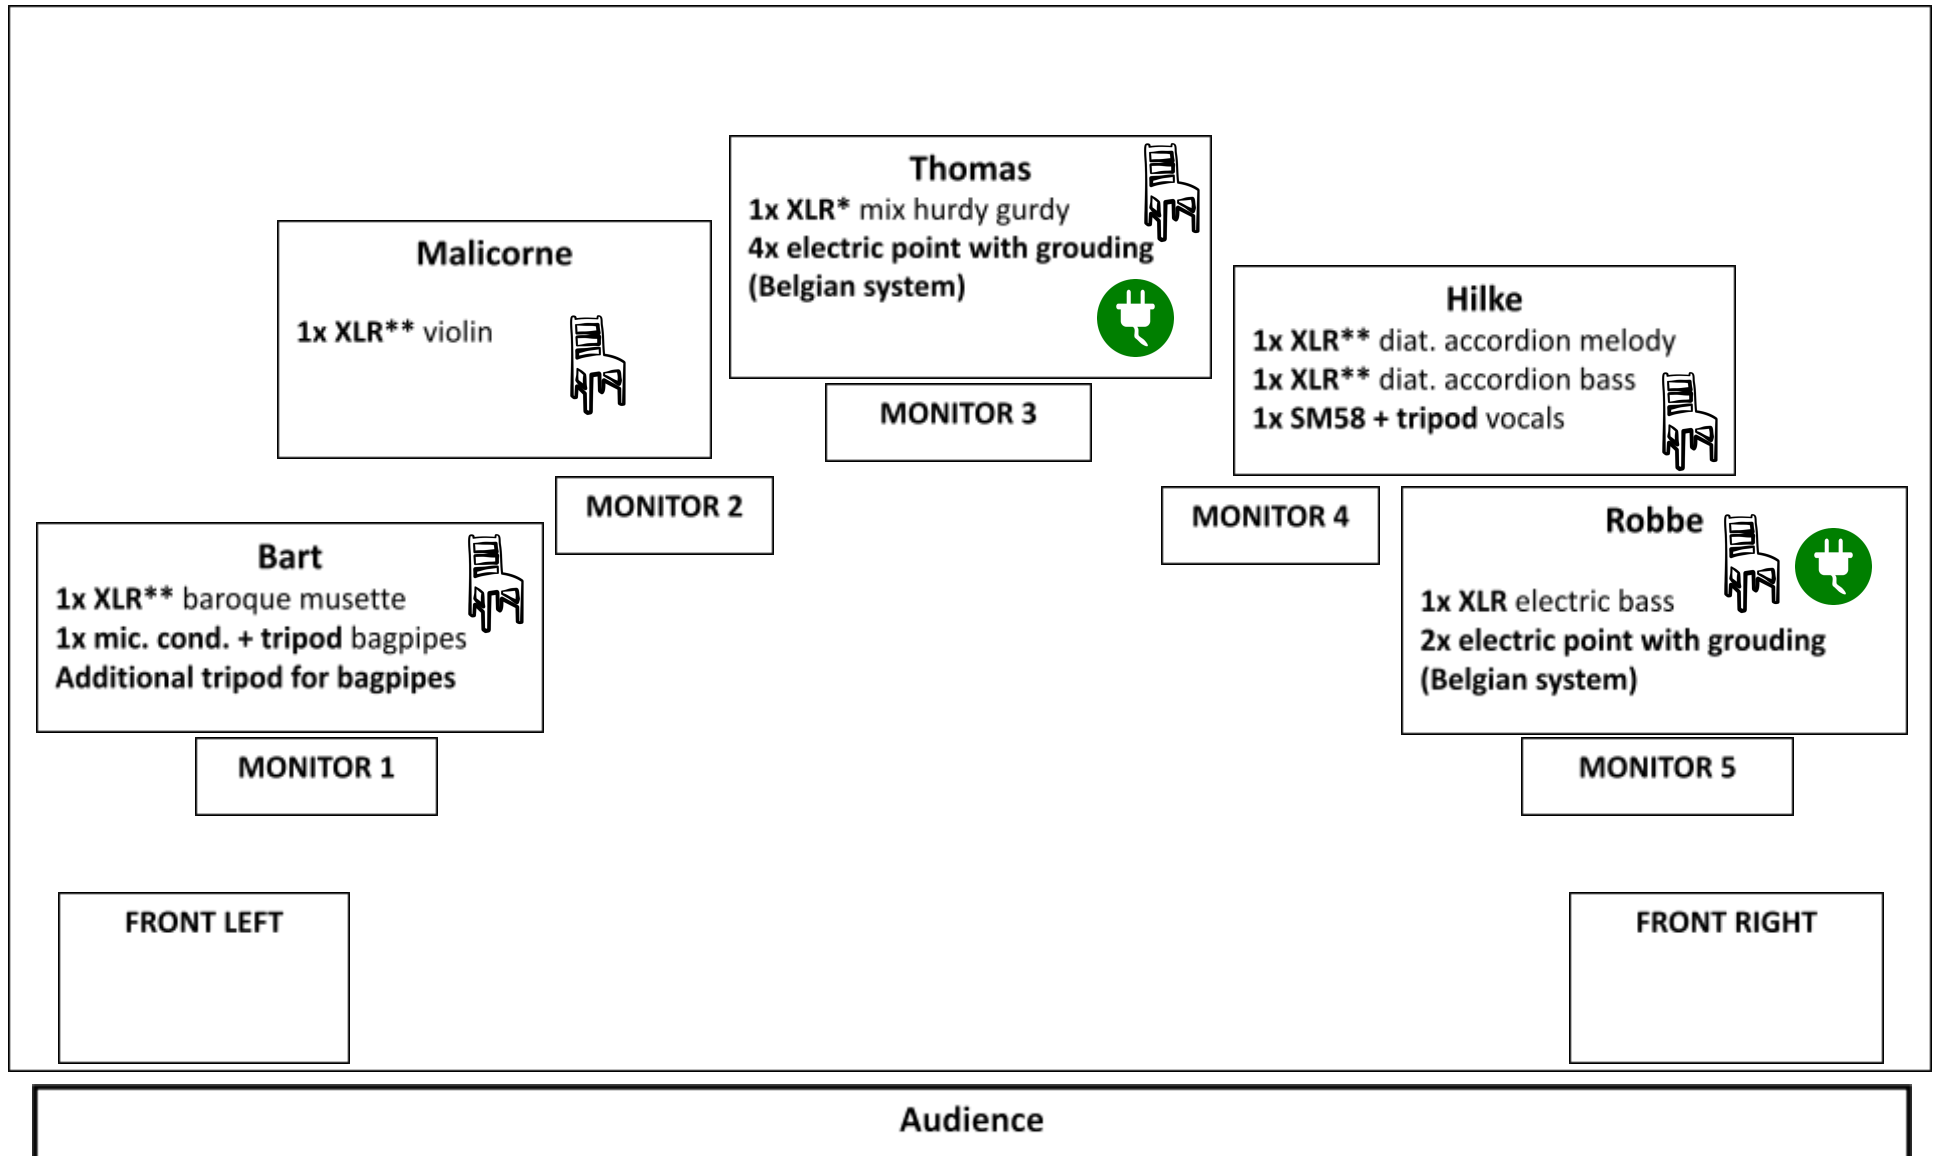

Technical rider "Hidrae" – version 2024

* = own audio-interface + Ableton Live + AER Compact 60

** = own micro + phantom 48v

- **Organisation provides 5 chairs without armrest**
- **Organisation provides:** qualitative & high-performance speakers (JBL, QSC, Alto, HK, Mackie, Bose...), amplifiers, monitors, xlr's, mic (1x SM58 & 1x condensator mic (bagpipes)) + 3 tripods & 1 DI

List (from left to right)

- | | | |
|--------------|-----------|-----------------------------------------------------------------------|
| 1. 1x XLR ** | Bart | baroque musette (own mic DPA, 48v phantom) |
| 2. 1x MIC | Bart | bagpipes (KM184, SM57b, Oktava MK012, Sennheiser MD421, AKG C1000...) |
| 3. 1x XLR ** | Malicorne | violin (own mic DPA, 48v phantom) |
| 4. 1x XLR * | Thomas | hurdy gurdy (own audio interface + amp AER) |
| 5. 1x XLR ** | Hilke | accordion melody (own mic DPA, 48v phantom) |
| 6. 1x XLR ** | Hilke | accordion bass (own mic DPA, 48v phantom) |
| 7. 1x SM58 | Hilke | vocals & presentation |
| 8. 1x XLR | Robbe | electric bass (own bass-amp) |